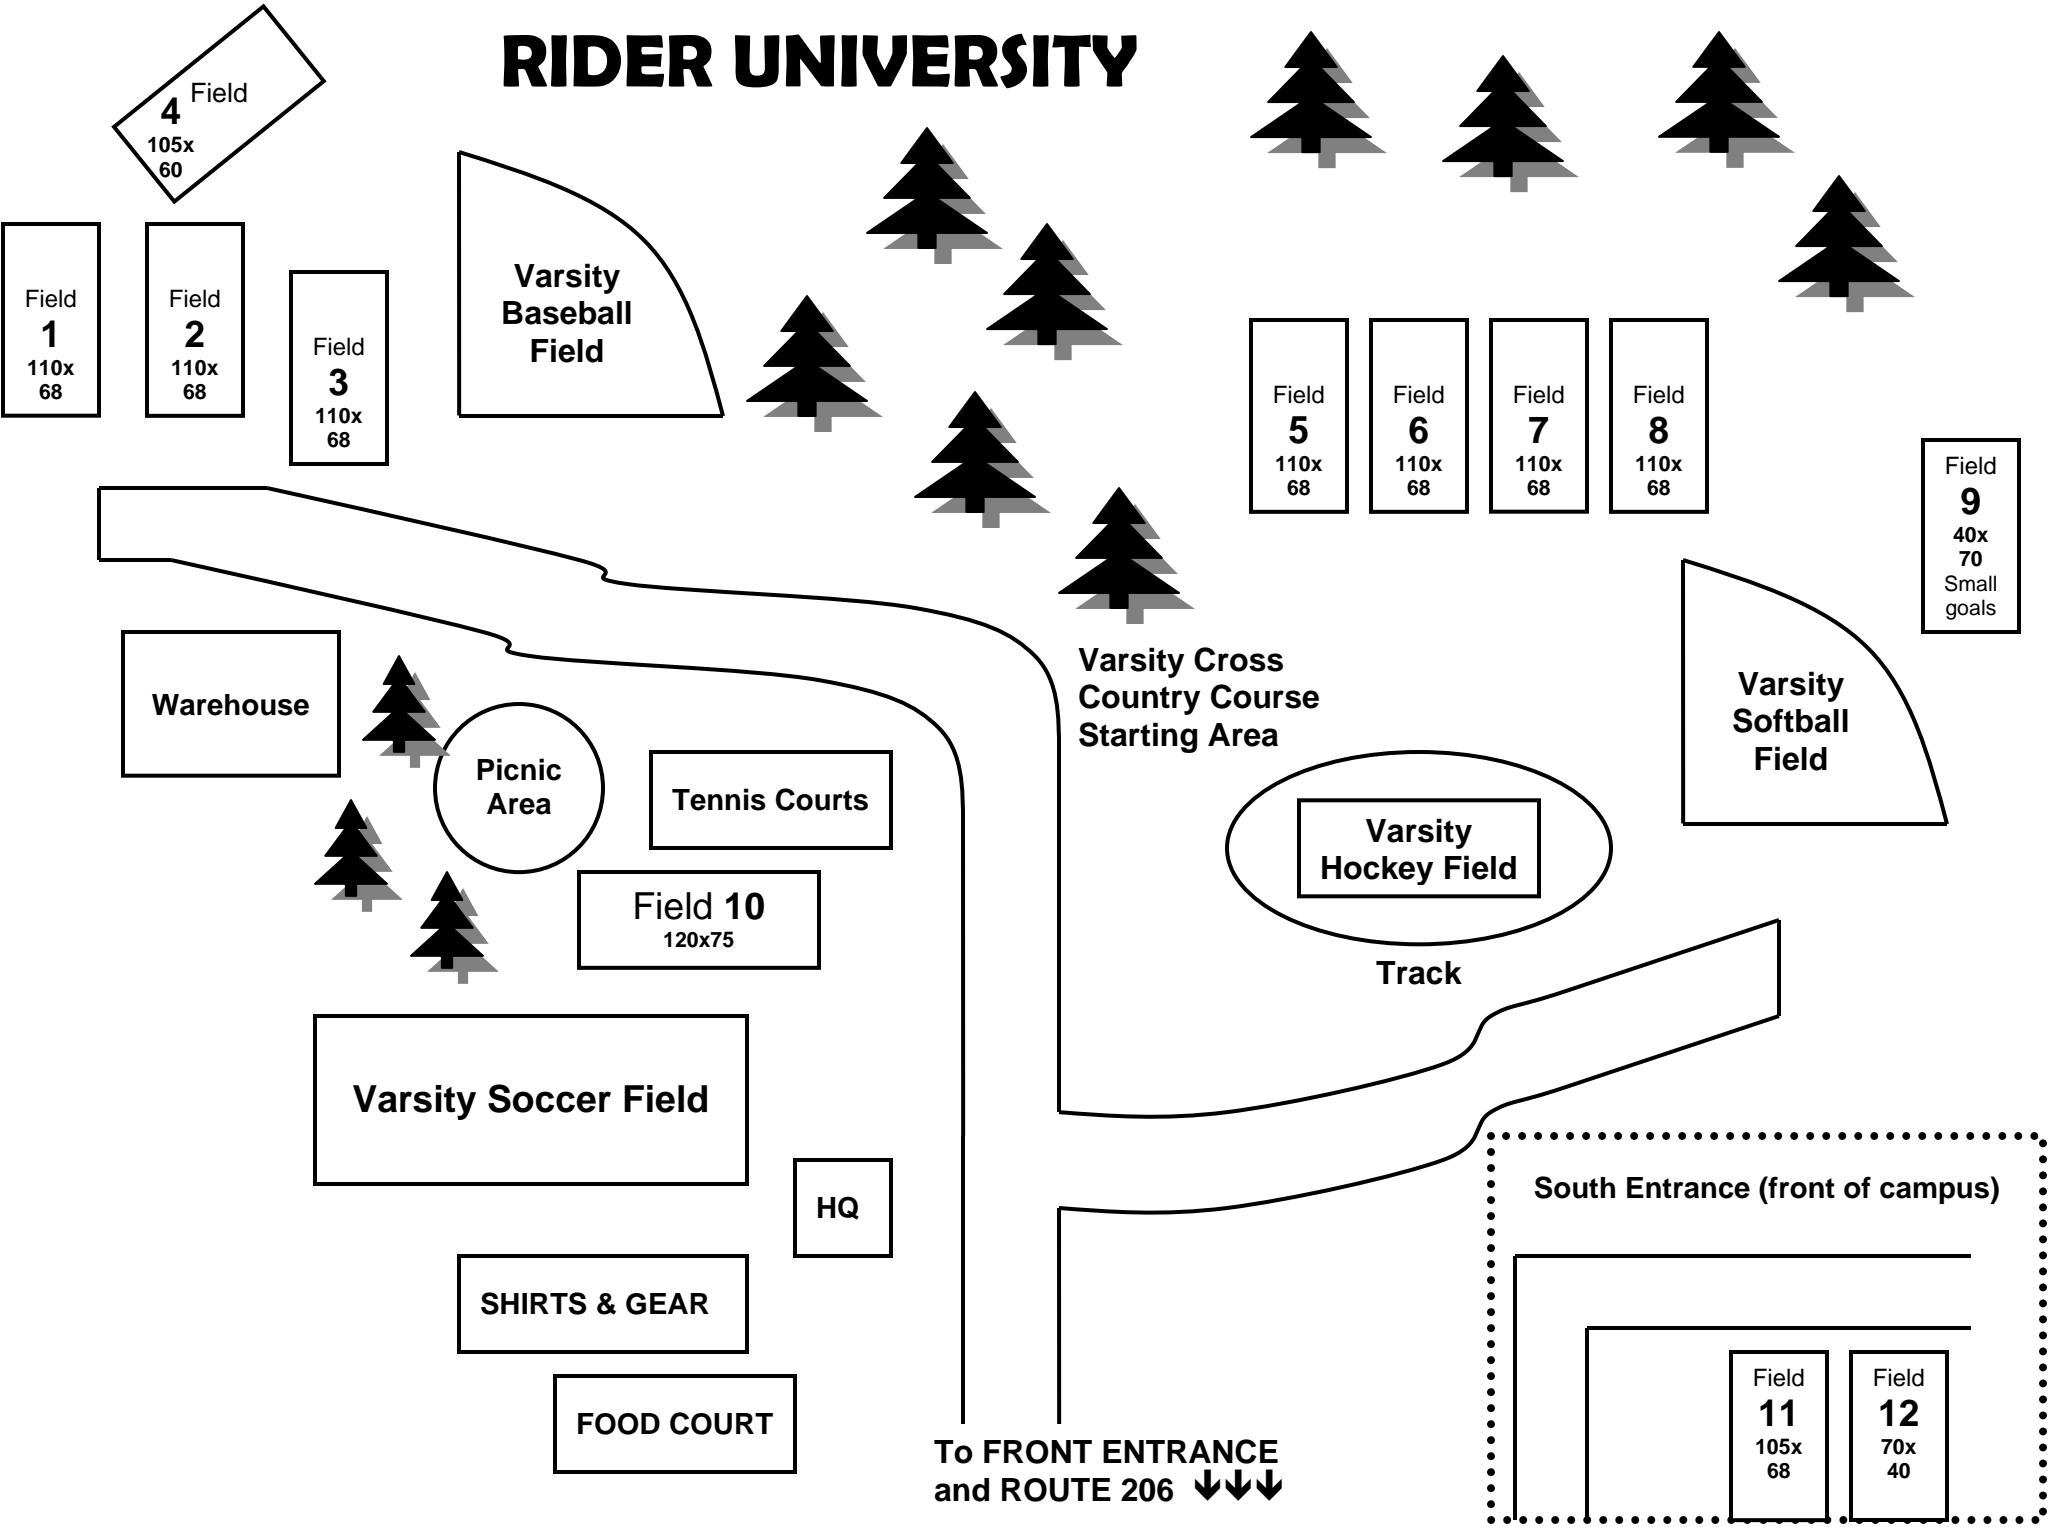

RIDER UNIVERSITY

Field
4
105x
60

Field
1
110x
68

Field
2
110x
68

Field
3
110x
68

Varsity
Baseball
Field

Field
5
110x
68

Field
6
110x
68

Field
7
110x
68

Field
8
110x
68

Field
9
40x
70
Small
goals

Warehouse

Picnic
Area

Tennis
Courts

Field
10
120x75

Varsity
Soccer
Field

HQ

SHIRTS & GEAR

FOOD COURT

Varsity Cross
Country Course
Starting Area

Varsity
Hockey
Field

Track

Varsity
Softball
Field

South Entrance (front of campus)

Field
11
105x
68

Field
12
70x
40

To FRONT ENTRANCE
and ROUTE 206 ↓↓↓