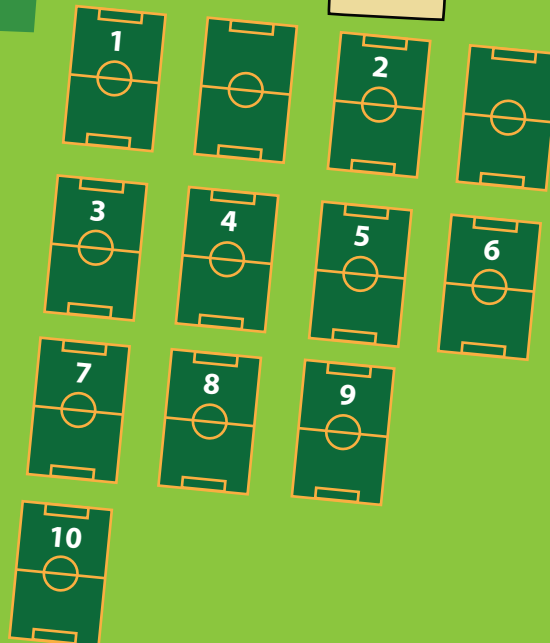

INTERSTATE - 195

11

REED SOD FARM

213 Route 526 / Imlaystown, NJ 08501

Exit 11 on Interstate-195

(5 miles East of Exit 7A on NJ Turnpike / 29 miles West of Exit 98 on Garden State Parkway)

Take Imlaystown Highstown Rd. south half mile.

Turn right and take Allentown-Lakewood Road / Country Rt. 526 for about one mile. On left.

ENTER
ALLENTOWN LAKEWOOD RD

PARKING

COUNTRY ROAD 526
EXIT

HQ

IMLAYSTOWN HIGHSTOWN RD